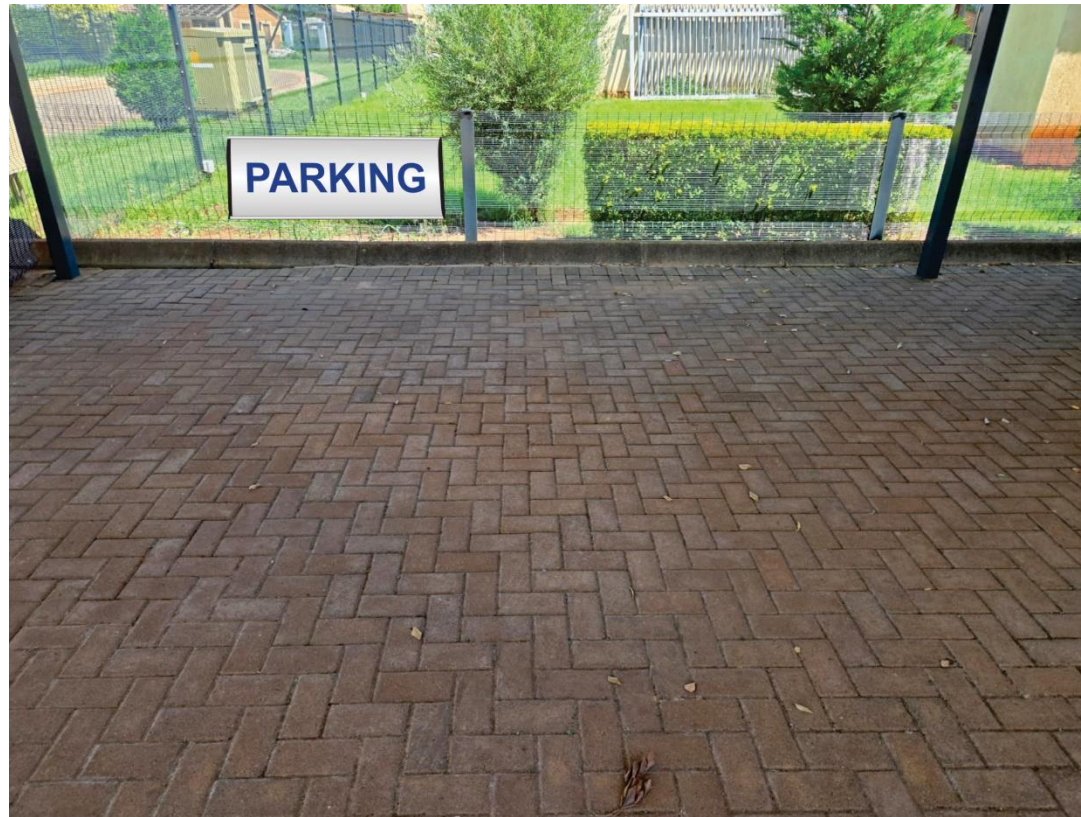

12. CURVED PARKING SIGN

1

- -Modern curved shape
- -Size: 400mm x 200mm
- -Double sided
- -Aluminium anodised finish
- -End Plate Mild steel Powder coated in black – 2mm thick